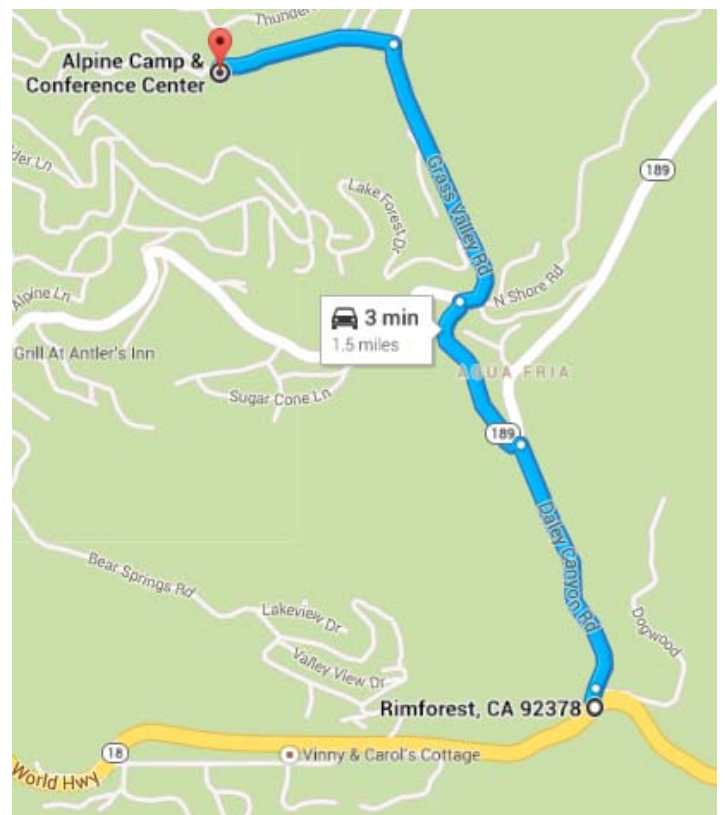

Alpine's Address:

415 Clubhouse Drive Blue Jay, CA 92317

Directions from the I-210 Fwy

1. Exit at Waterman Ave/Hwy 18
2. Turn toward the mountain to go North on Waterman Ave/Hwy 18
3. Drive for 16.9 miles
4. Turn left onto Daley Canyon Road, at the "Blue Jay" turnoff sign
5. Turn left onto Hwy 189, which is the first stop sign
6. Drive 0.3 miles
7. Turn right onto Grass Valley Road, across from the Shell Station
8. After 100ft, slight left to stay on Grass Valley Road
9. Drive 0.5 miles
10. Turn left onto Club House Drive
11. Drive 0.3 miles
12. Alpine will be on your left, at 415 Clubhouse Drive
Parking is available on both sides of the street.

Have a safe trip! See you soon...